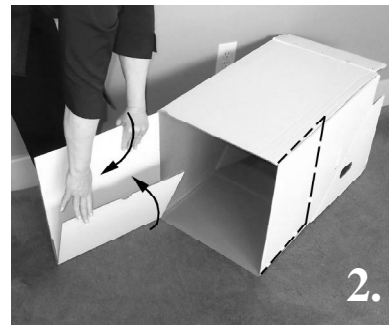

SlantFile-9 & SlantFile-16 Assembly Instructions

A. SlantFile Main Box Assembly

1) Fold the **Single Bottom Flap** in and against the box interior.

3) Fold the **3-Tab Bottom Flap** flush with the bottom of the box and set the box upright.

5) Push the **Single Bottom Flap** down to complete the bottom of the box.

7) Fold remaining 4 **Top Flaps** in against the interior sides of the box.

2) Fold the End Sections of the **3-Tab Bottom Flap** flat against the Center Section.

4) Pull the End Sections of the **3-Tab Bottom Flap** up and against the box interior.

6) Fold the **Small Flaps** at the top of the box in and against the box interior.

SlantFile Box Assembled.

B. SlantFile Interior Partition Assembly