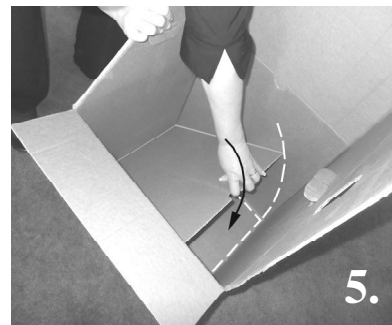

SlantFile-9 & SlantFile-16 Assembly Instructions

A. SlantFile Main Box Assembly

1) Fold the **Single Bottom Flap** in and against the box interior.

3) Fold the **3-Tab Bottom Flap** flush with the bottom of the box and set the box upright.

5) Push the **Single Bottom Flap** down to complete the bottom of the box.

7) Fold remaining 4 **Top Flaps** in against the interior sides of the box.

2) Fold the End Sections of the **3-Tab Bottom Flap** flat against the Center Section.

4) Pull the End Sections of the **3-Tab Bottom Flap** up and against the box interior.

6) Fold the **Small Flaps** at the top of the box in and against the box interior.

SlantFile Box Assembled.

B. SlantFile Interior Partition Assembly