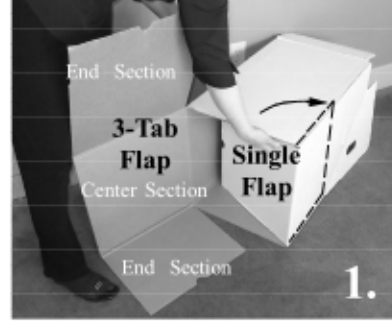

## A. SlantFile Main Box Assembly

1) Fold the **Single Bottom Flap** in and against the box interior.

3) Fold the **3-Tab Bottom Flap** flush with the bottom of the box and set the box upright.

5) Push the **Single Bottom Flap** down to complete the bottom of the box.

7) Fold remaining 4 **Top Flaps** in against the interior sides of the box.

2) Fold the End Sections of the **3-Tab Bottom Flap** flat against the Center Section.

4) Pull the End Sections of the **3-Tab Bottom Flap** up and against the box interior.