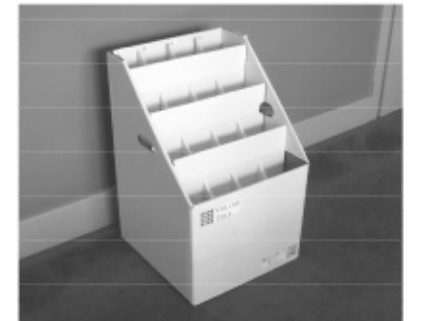

SlantFile-16 Assembled