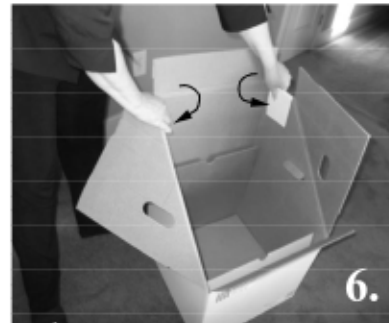

## A. SlantFile Main Box Assembly

1) Fold the **Single Bottom Flap** in and against the box interior.

3) Fold the **3-Tab Bottom Flap** flush with the bottom of the box and set the box upright.

5) Push the **Single Bottom Flap** down to complete the bottom of the box.

7) Fold remaining 4 **Top Flaps** in against the interior sides of the box.

2) Fold the End Sections of the **3-Tab Bottom Flap** flat against the Center Section.

4) Pull the End Sections of the **3-Tab Bottom Flap** up and against the box interior.