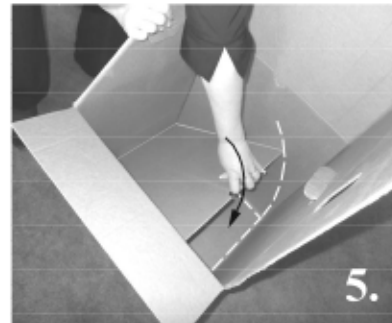

## A. SlantFile Main Box Assembly

1) Fold the **Single Bottom Flap** in and against the box interior.

3) Fold the **3-Tab Bottom Flap** flush with the bottom of the box and set the box upright.

5) Push the **Single Bottom Flap** down to complete the bottom of the box.

7) Fold remaining 4 **Top Flaps** in against the interior sides of the box.

2) Fold the End Sections of the **3-Tab Bottom Flap** flat against the Center Section.

4) Pull the End Sections of the **3-Tab Bottom Flap** up and against the box interior.